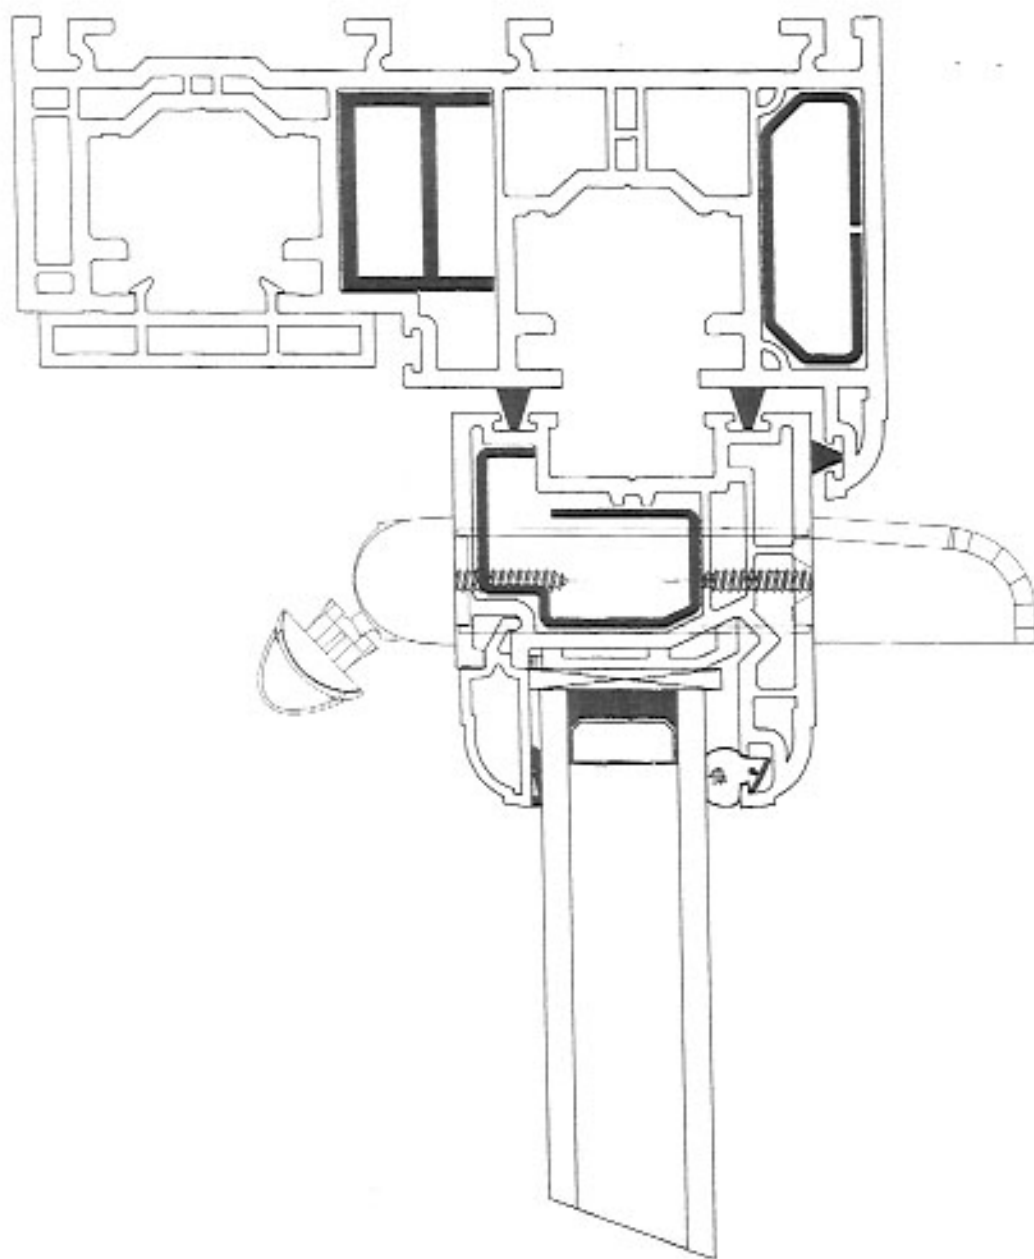

Plastmo

Plastmo
SYSTEM V/S

Lower Farm Road,
Moulton Park,
Northampton. NN3 6XF
Phone (01604) 790780
Fax. (01604) 790110

DATE : 21/08/03
SCALE : -
ISSUE NO. : 3/RP
CAD REF.NO. : V-S 6.4.1

P
6.4

COPYRIGHT: All rights reserved by PLASTMO PROFILES LTD.

TITLE/DRG.NO: SQUARE BAY CONSTRUCTION

Technical Services
Approved

Technical Manager

Senior Technician